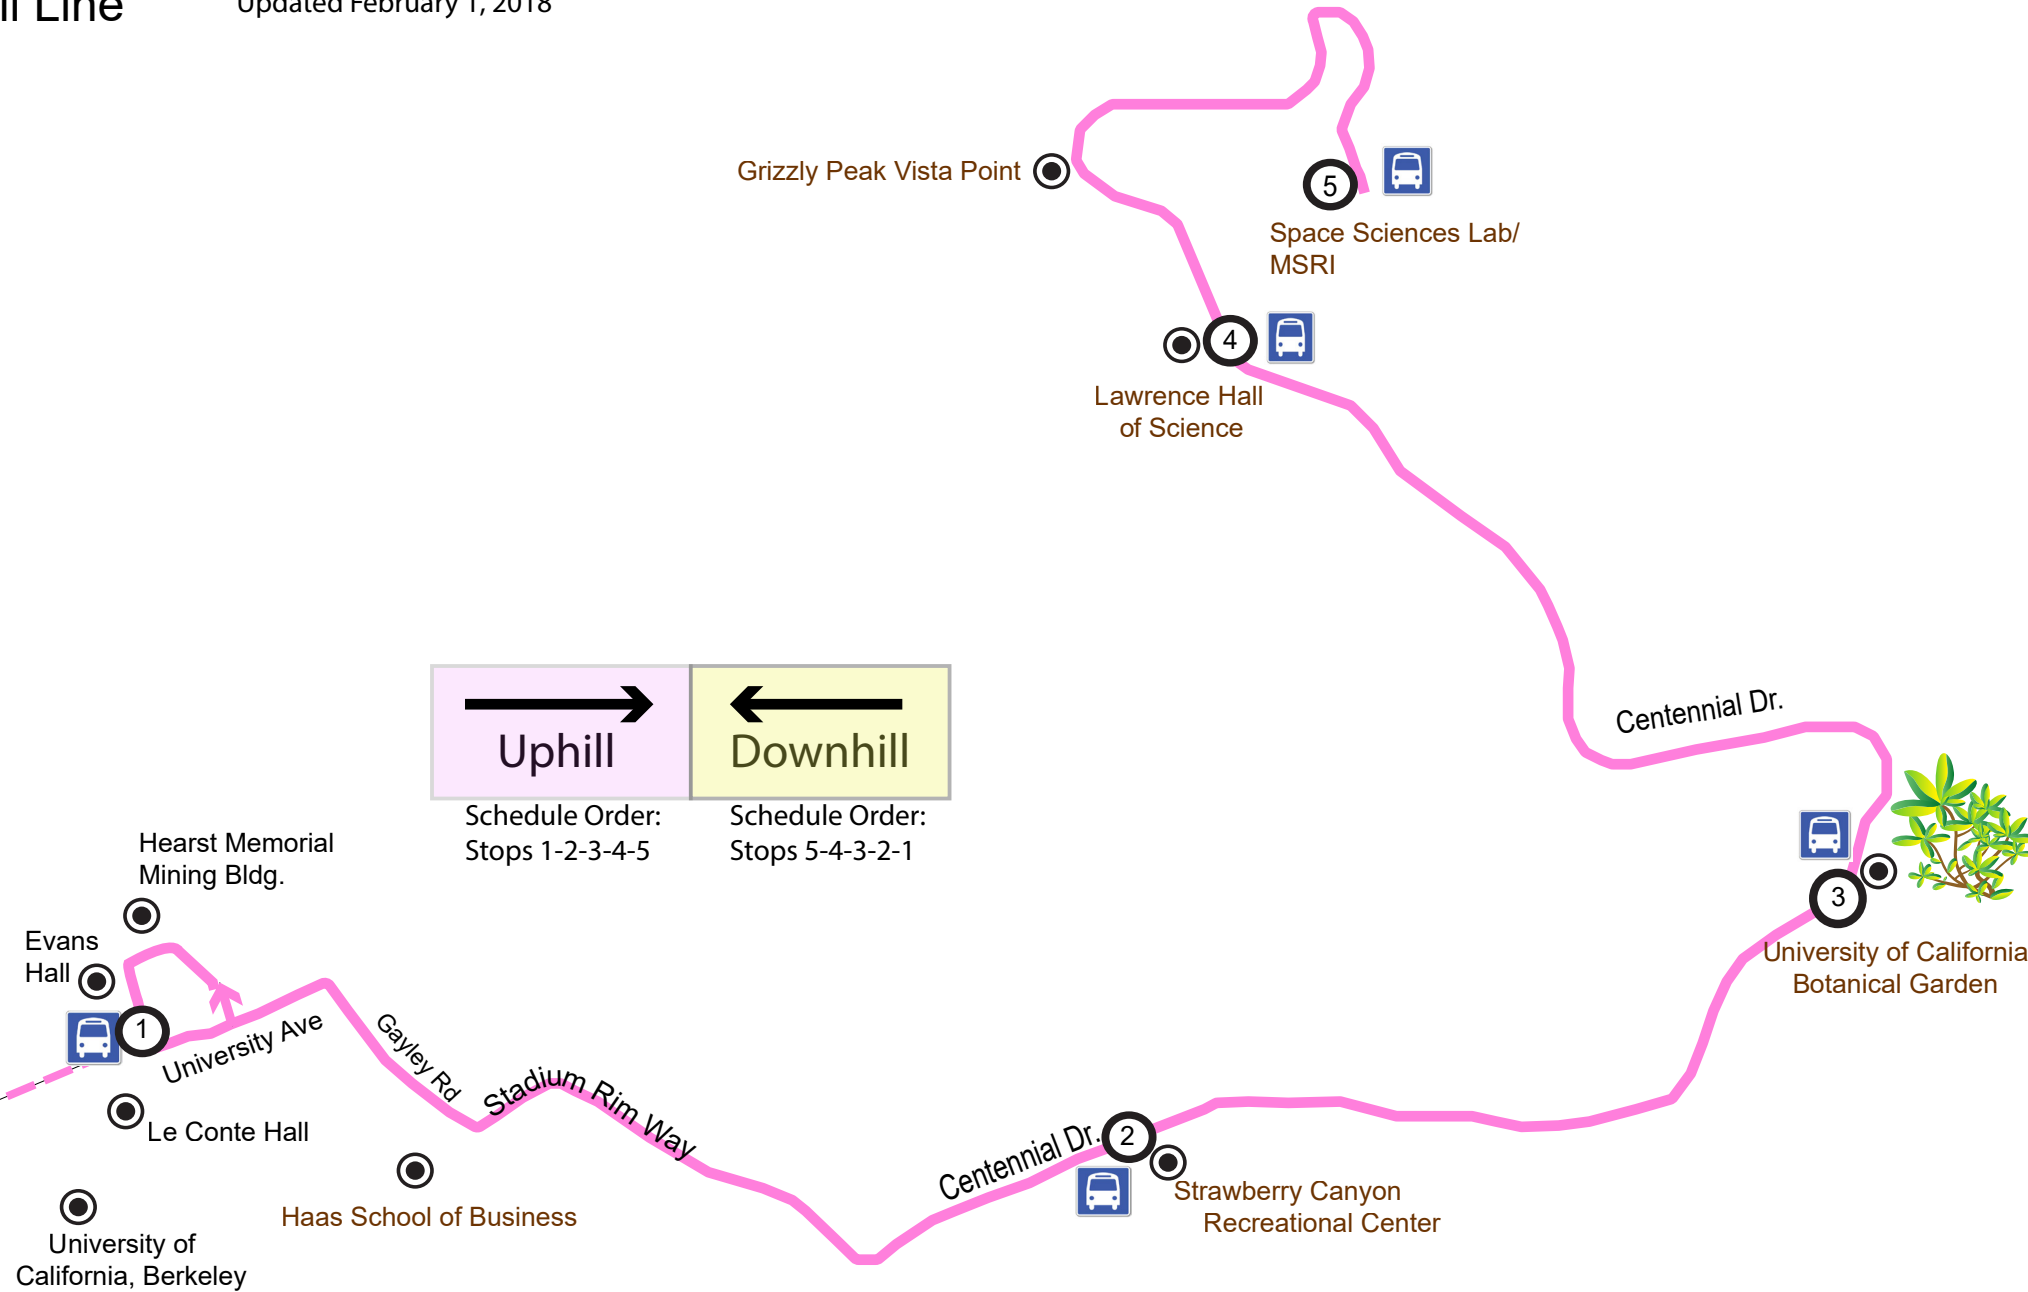

# Bear Transit

## Hill Line

Updated February 1, 2018

Additional Service to Downtown Berkeley BART.  
Please see schedule.