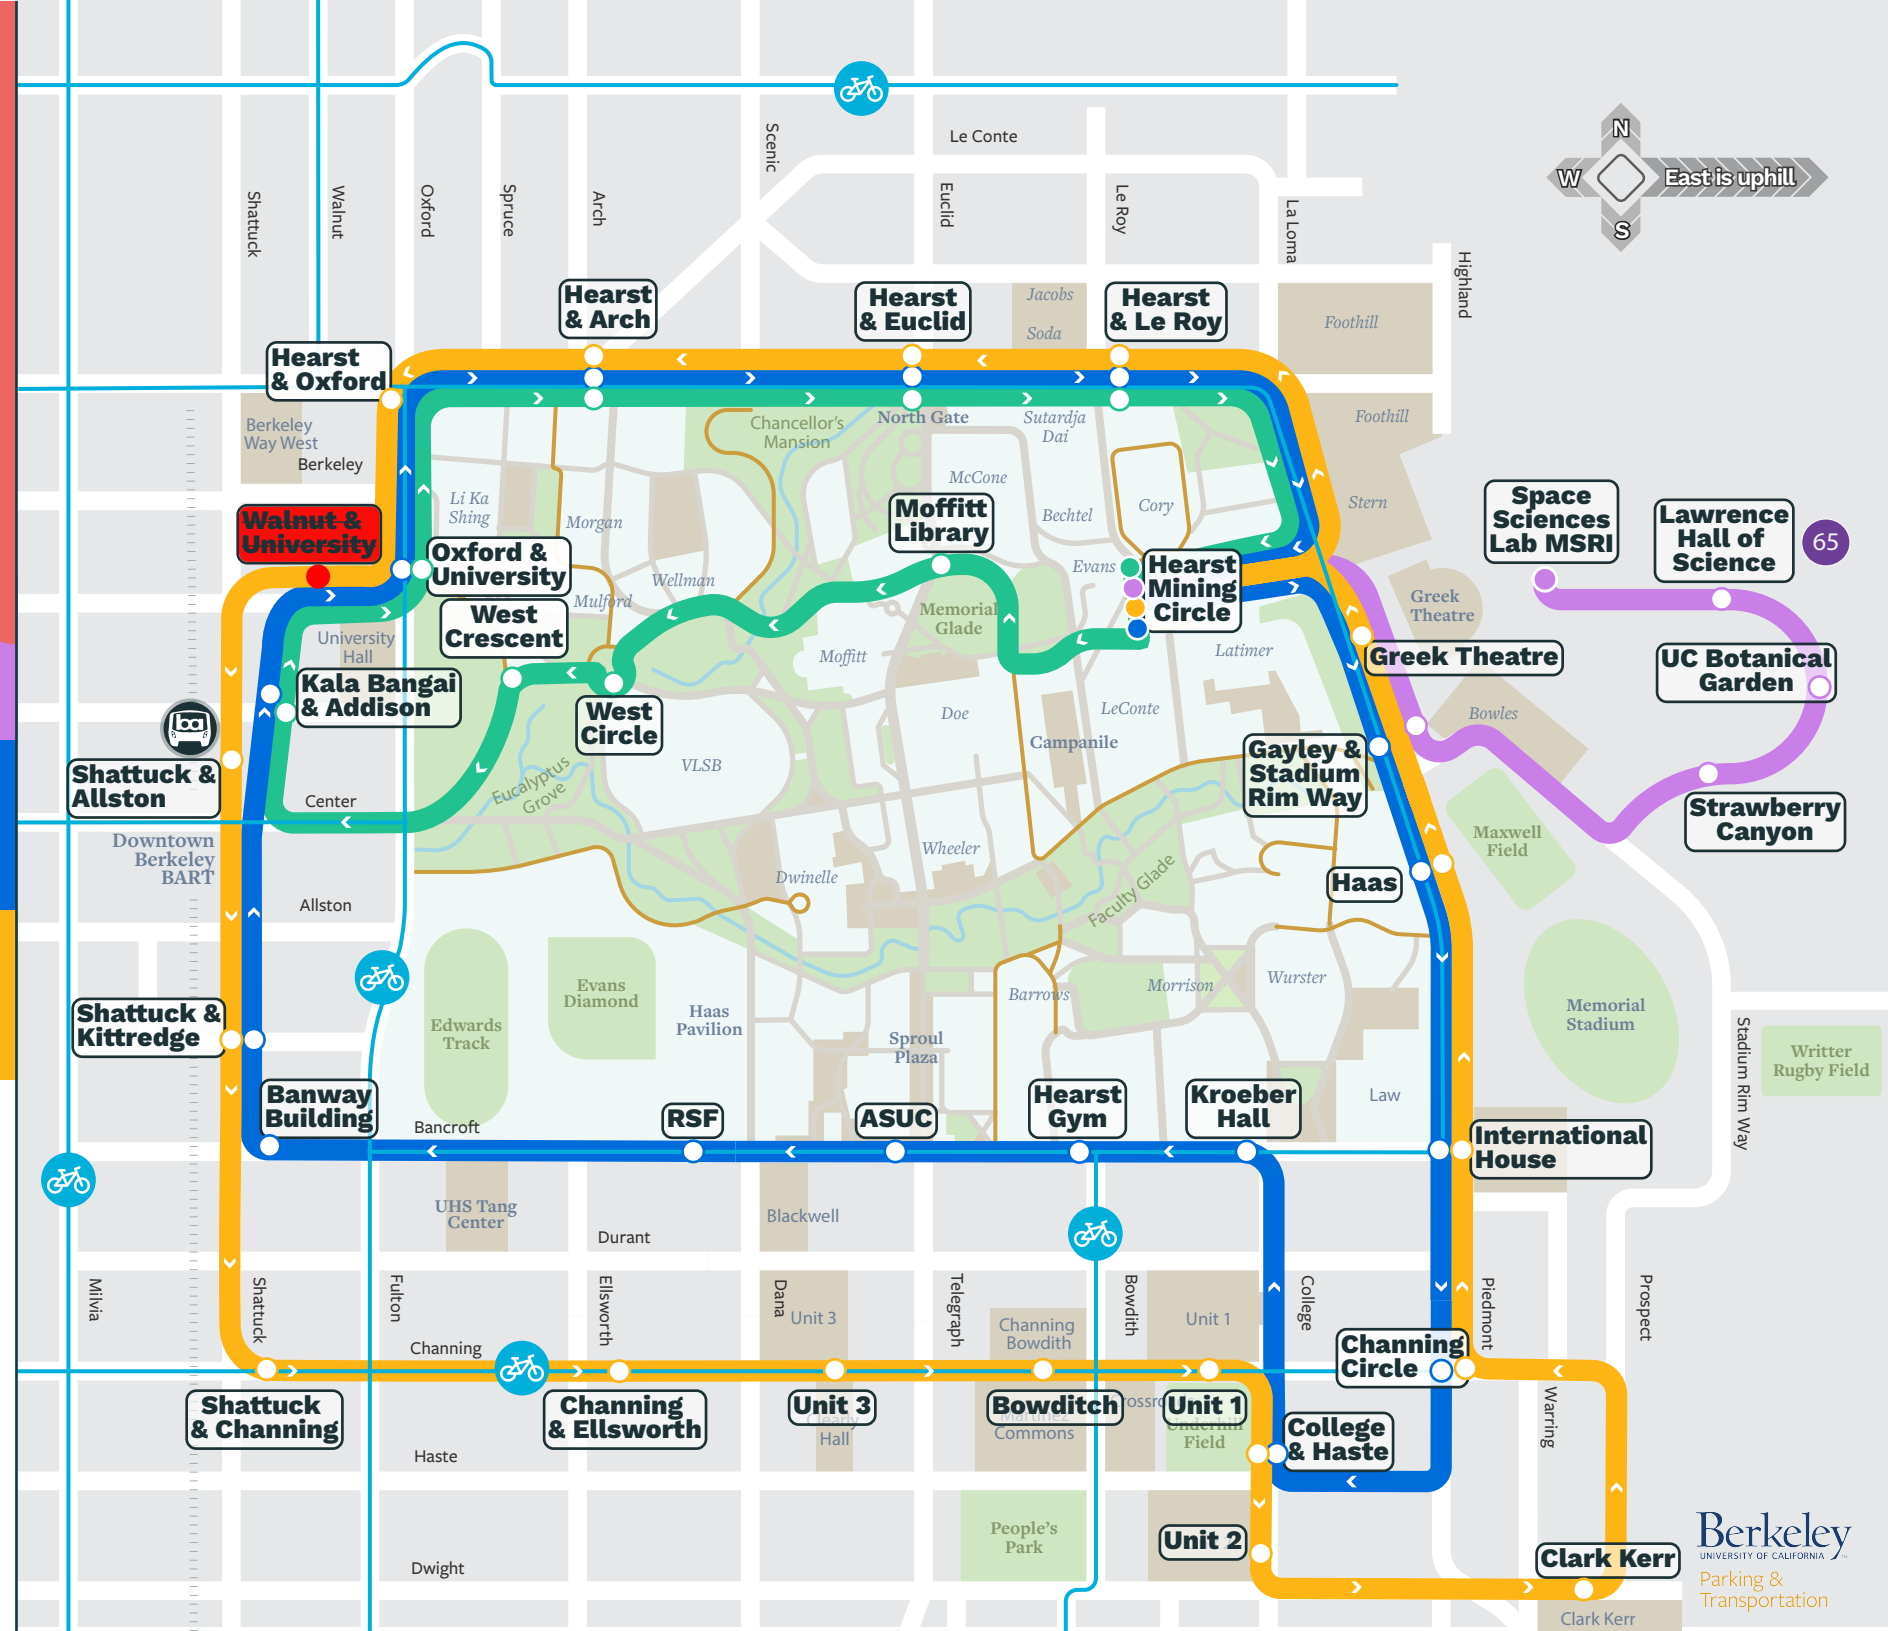

CSS Shuttle **Suspended**
Use AC Transit Line 52

Central Campus Loop

runs clockwise

6:45AM - 4:15PM
10:45AM - 7:15PM

Hill Line

7:35AM - 7:25PM

runs both directions

Perimeter Loop

7:00AM - 7:30PM

runs clockwise

Reverse Perimeter

7:15AM - 6:45PM

runs counter-clockwise

Bear Transit

Daytime Map

- Bike route
- Walking path
- Vehicle access to campus
- BART Station
- Bicycle boulevard